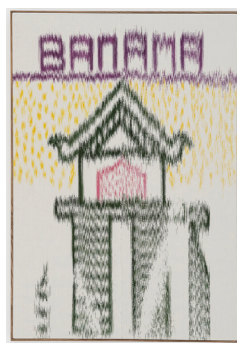

Banana Branches

- 1 Mark Coorfield-Moore
- 2 Theo Mercier
- 3 Marius Steiger
- 4 Mahesh Baliga
- 5 Tonico Lemos Auad
- 6 Tiago Mestre
- 7 Tiago Tebet
- 8 Paulo Nazareth
- 9 Natalia LL
- 10 Natalia LL
- 11 Alma Berrow

June 17th to July 28th 2023
32 St. George Street, W1S 2EA

LAMB
LONDON
32 ST. GEORGE ST.

Banana Branches

Mark Corfield-Moore

Smaller than the ones you get here, 2021
Painted warp, handwoven cotton on canvas
160 x 110 cm